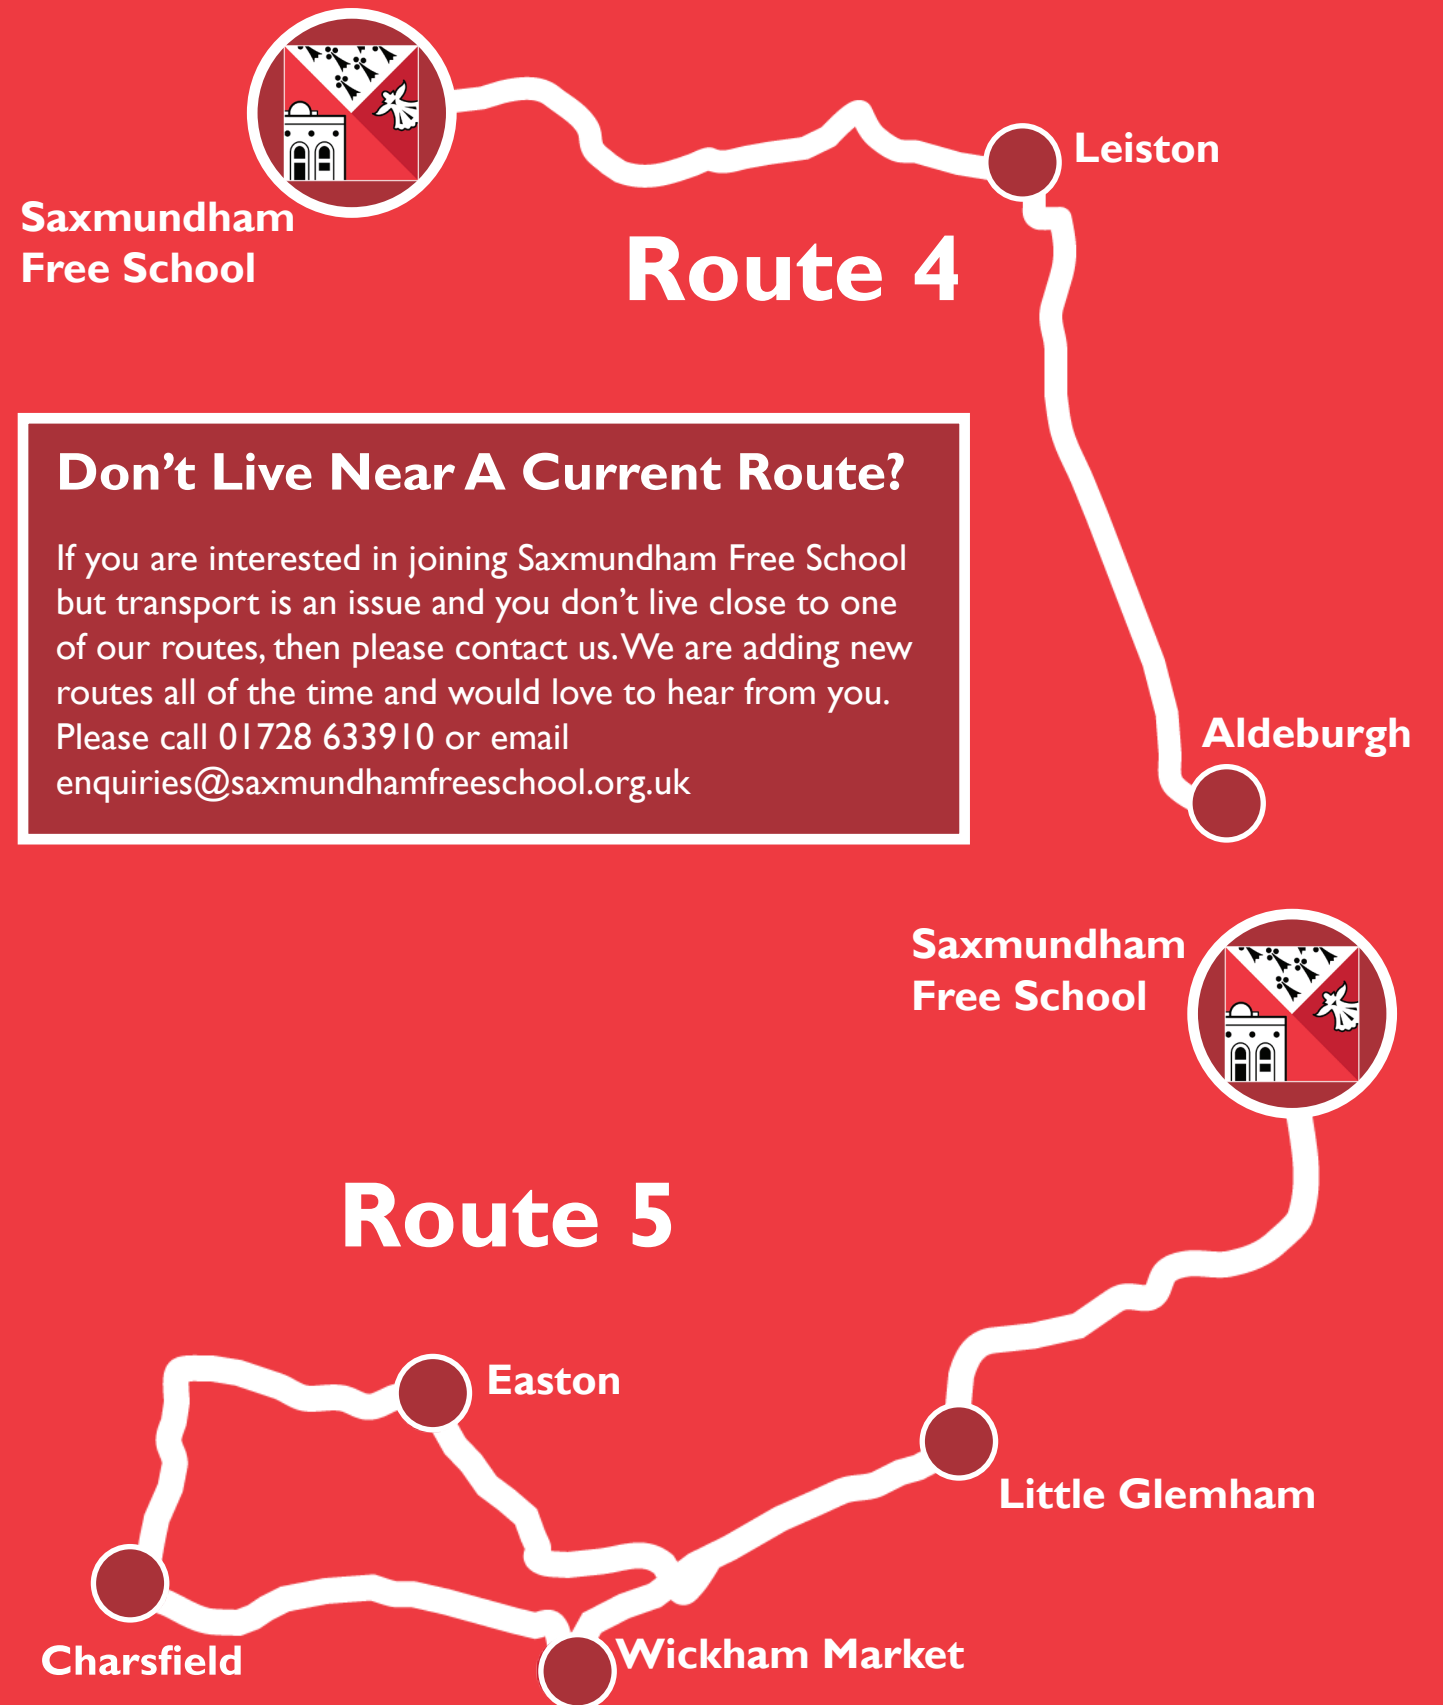

Available Bus Routes

These maps show the current pick up points of students who use our buses. If you live along one of these routes, but don't see a pick up point near to where you live, then please contact us as we regularly reassess the routes for the needs of our students.

Please call 01728 633910 or email enquiries@saxmundhamfreeschool.org.uk

Don't Live Near A Current Route?

If you are interested in joining Saxmundham Free School but transport is an issue and you don't live close to one of our routes, then please contact us. We are adding new routes all of the time and would love to hear from you. Please call 01728 633910 or email enquiries@saxmundhamfreeschool.org.uk